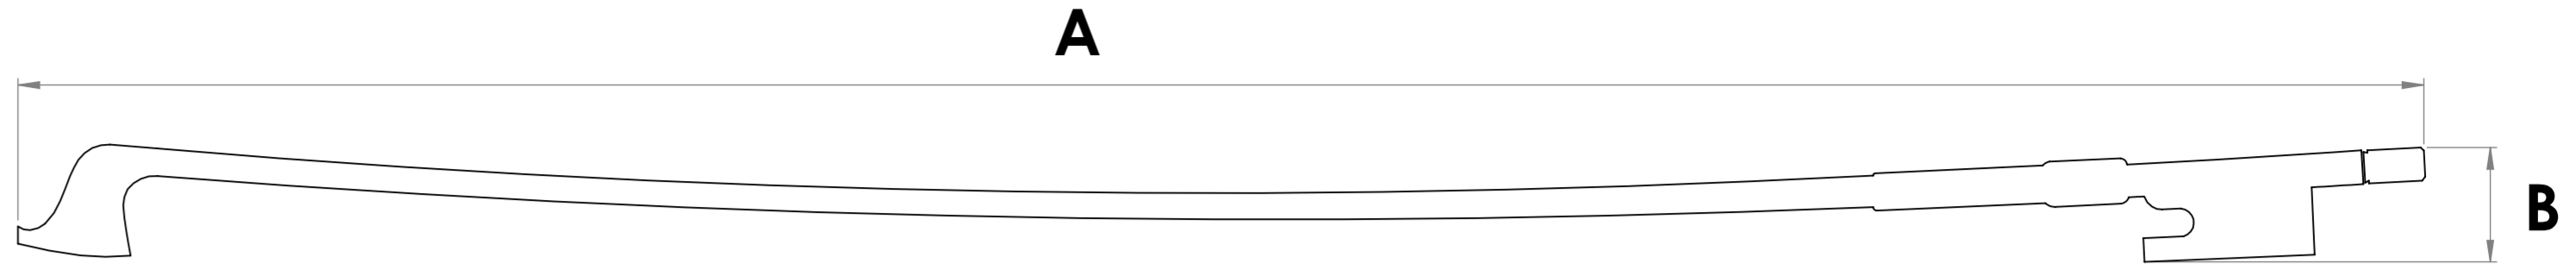

Bow size	Overall length A	Overall width B
4/4	740mm	32mm
3/4	696mm	32mm
1/2	625mm	34mm
1/4	550mm	34mm
1/8	482mm	34mm
1/16	404mm	34mm

Violin bow

Bow size	Overall length A	Overall width B
Standard size	740mm	34mm
14"	665mm	32mm
12"	615mm	32mm

Viola bow

Bow size	Overall length A	Overall width B
4/4	715mm	38mm
3/4	674mm	38mm
1/2	624mm	36mm
1/4	566mm	34mm
1/8	508mm	33mm

Cello bow

Bow size	Overall length A	Overall width B
4/4 & 3/4	705mm	55mm
3/4	621mm	54mm
1/4	545mm	54mm