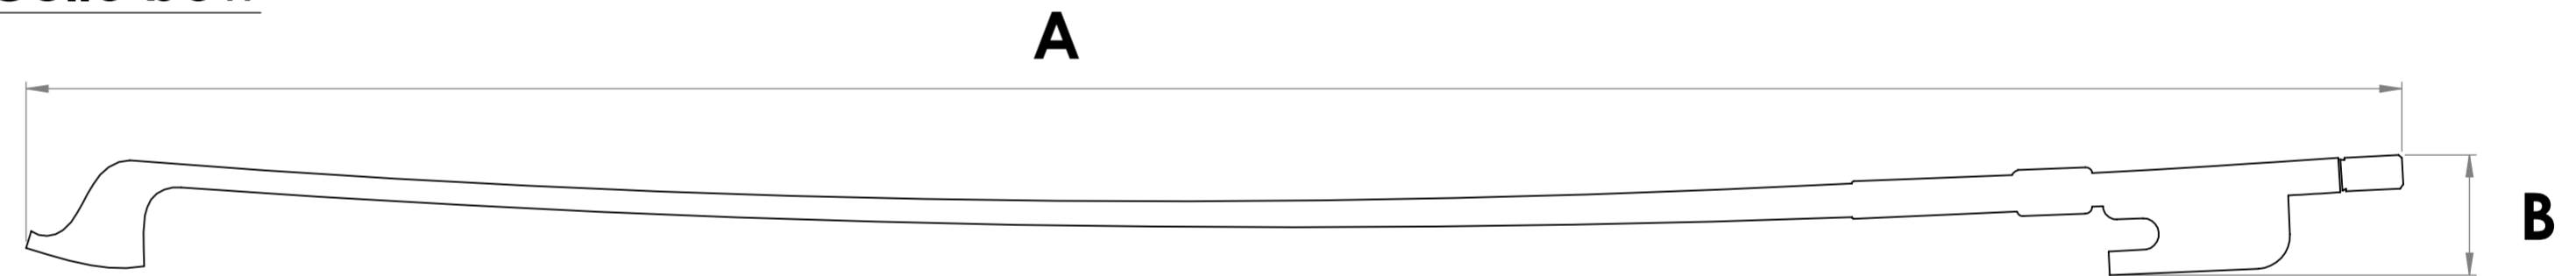

Bow size	Overall length A	Overall width B
4/4	740mm	32mm
3/4	696mm	32mm
1/2	625mm	34mm
1/4	550mm	34mm
1/8	482mm	34mm
1/16	404mm	34mm

Violin bow

Bow size	Overall length A	Overall width B
Standard size	740mm	34mm
14"	665mm	32mm
12"	615mm	32mm

Viola bow

Bow size	Overall length A	Overall width B
4/4	715mm	38mm
3/4	674mm	38mm
1/2	624mm	36mm
1/4	566mm	34mm
1/8	508mm	33mm

Cello bow

Bow size	Overall length A	Overall width B
4/4 & 3/4	705mm	55mm
3/4	621mm	54mm
1/4	545mm	54mm